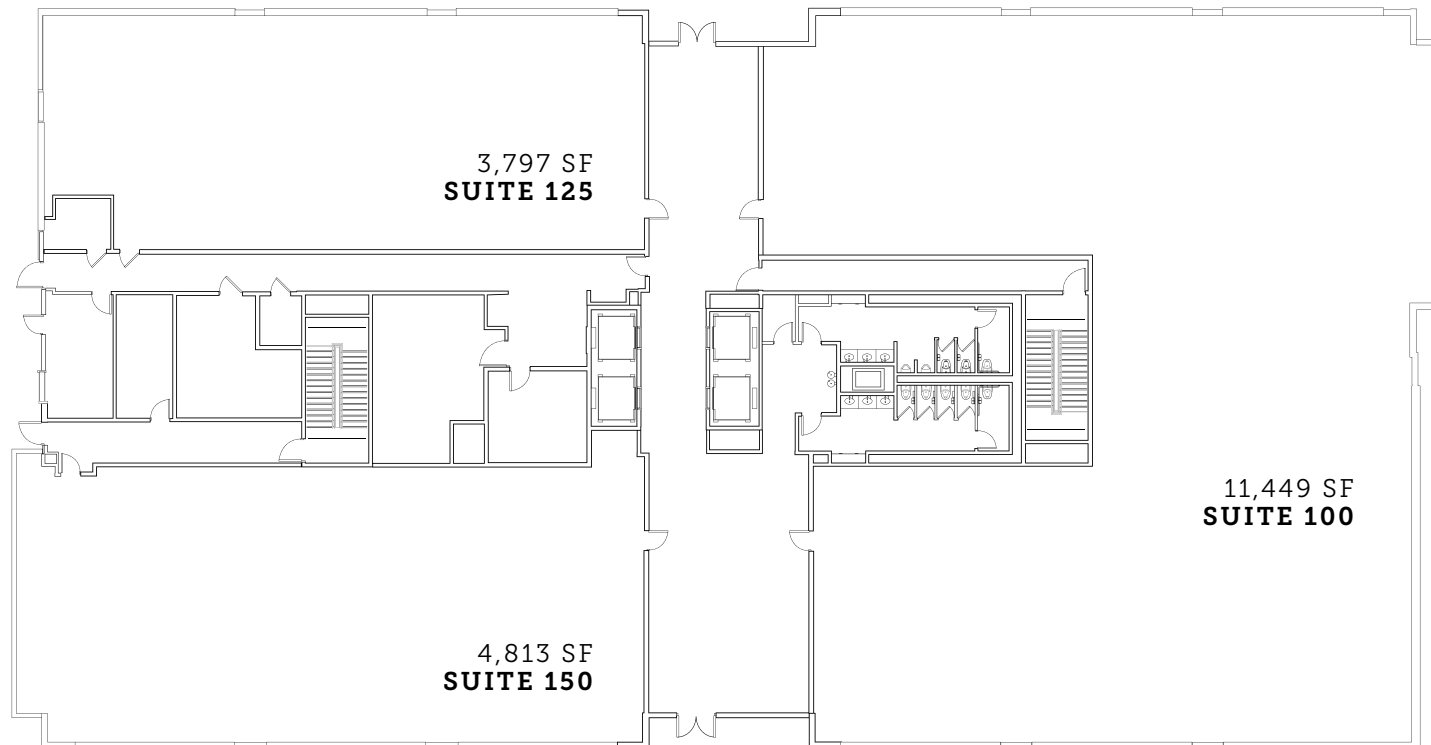

TORINGDON 7

1ST FLOOR 20,059 RSF

TORINGDON

CONTACT:

RHEA GREENE

(704) 295.0460 | RDG@TRINITY-PARTNERS.COM

JENNIFER KURZ

(704) 295.0412 | JTK@TRINITY-PARTNERS.COM

TRINITY
PARTNERS