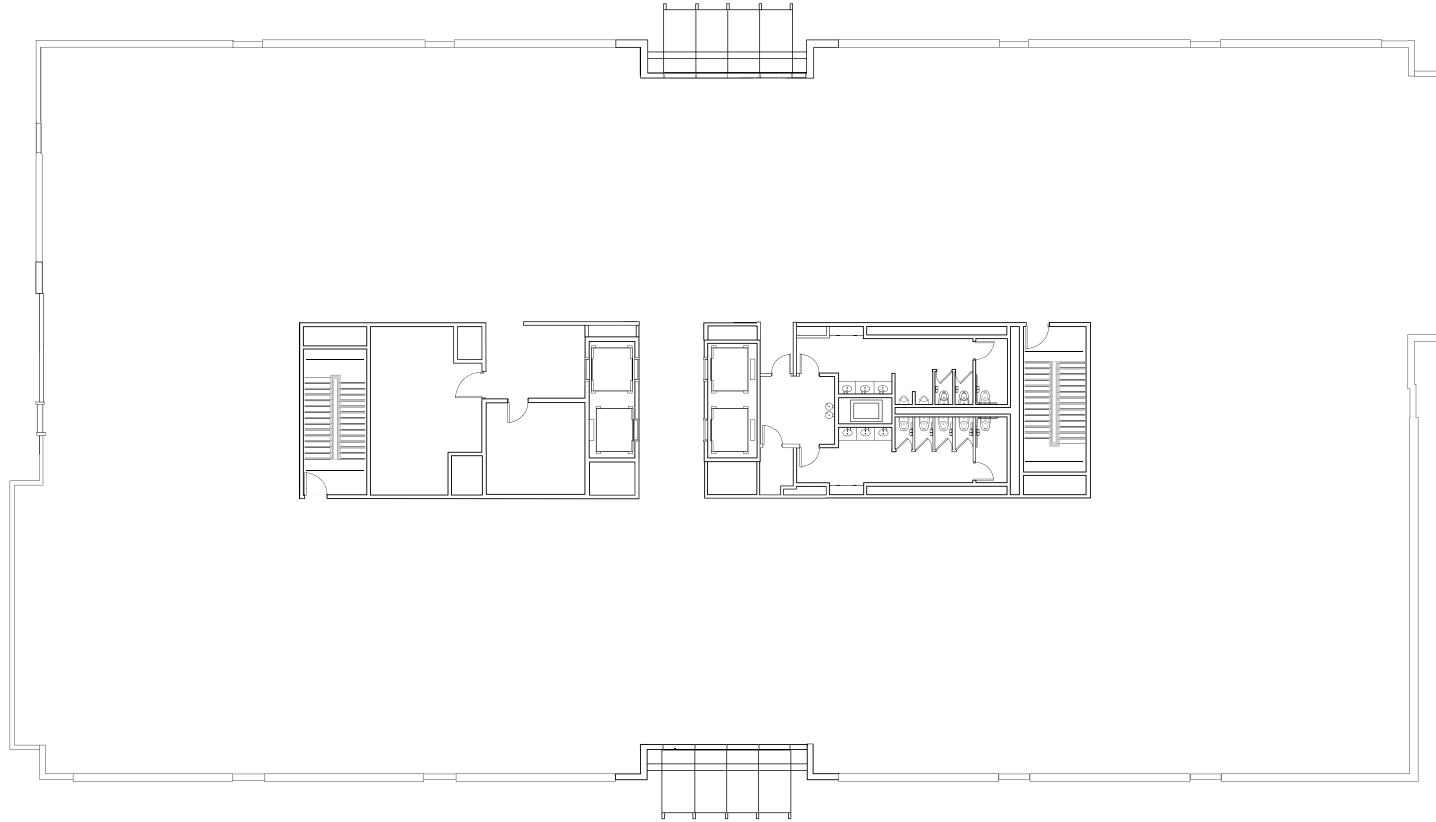

TORINGDON 7
2ND FLOOR 24,385 RSF

TORINGDON

CONTACT:

RHEA GREENE

(704) 295.0460 | RDG@TRINITY-PARTNERS.COM

JENNIFER KURZ

(704) 295.0412 | JTK@TRINITY-PARTNERS.COM