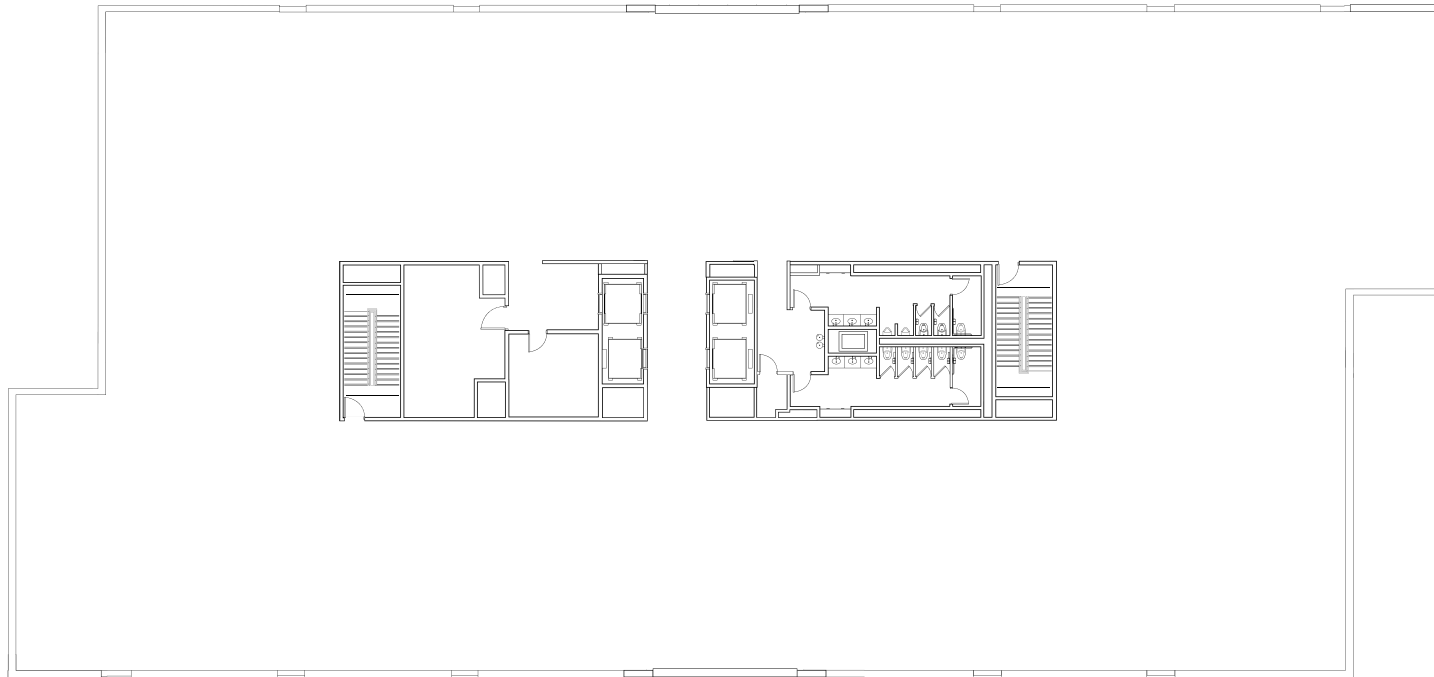

TORINGDON 7
3RD FLOOR 25,749 RSF

TORINGDON

CONTACT:

RHEA GREENE

(704) 295.0460 | RDG@TRINITY-PARTNERS.COM

JENNIFER KURZ

(704) 295.0412 | JTK@TRINITY-PARTNERS.COM

TORINGDON 7
4TH FLOOR 25,749 RSF