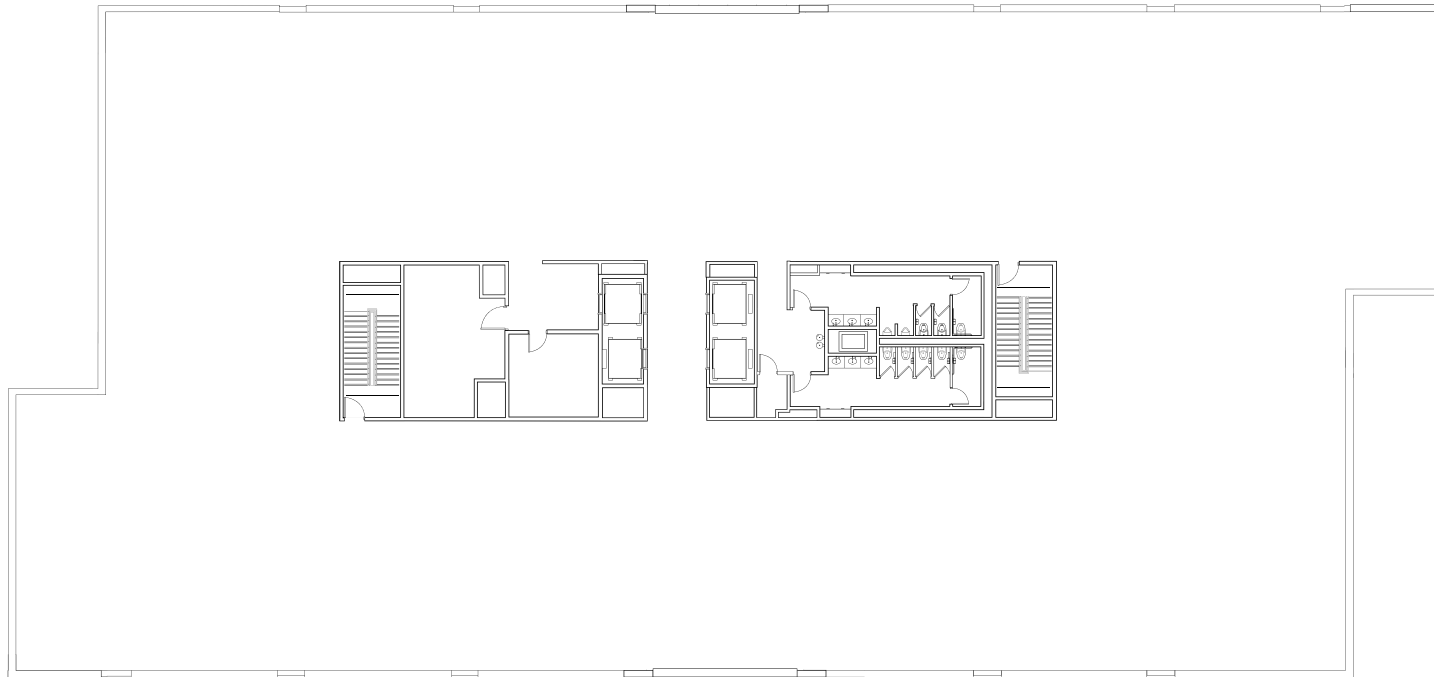

TORINGDON 7
4TH FLOOR 25,749 RSF

TORINGDON

CONTACT:

RHEA GREENE

(704) 295.0460 | RDG@TRINITY-PARTNERS.COM

JENNIFER KURZ

(704) 295.0412 | JTK@TRINITY-PARTNERS.COM